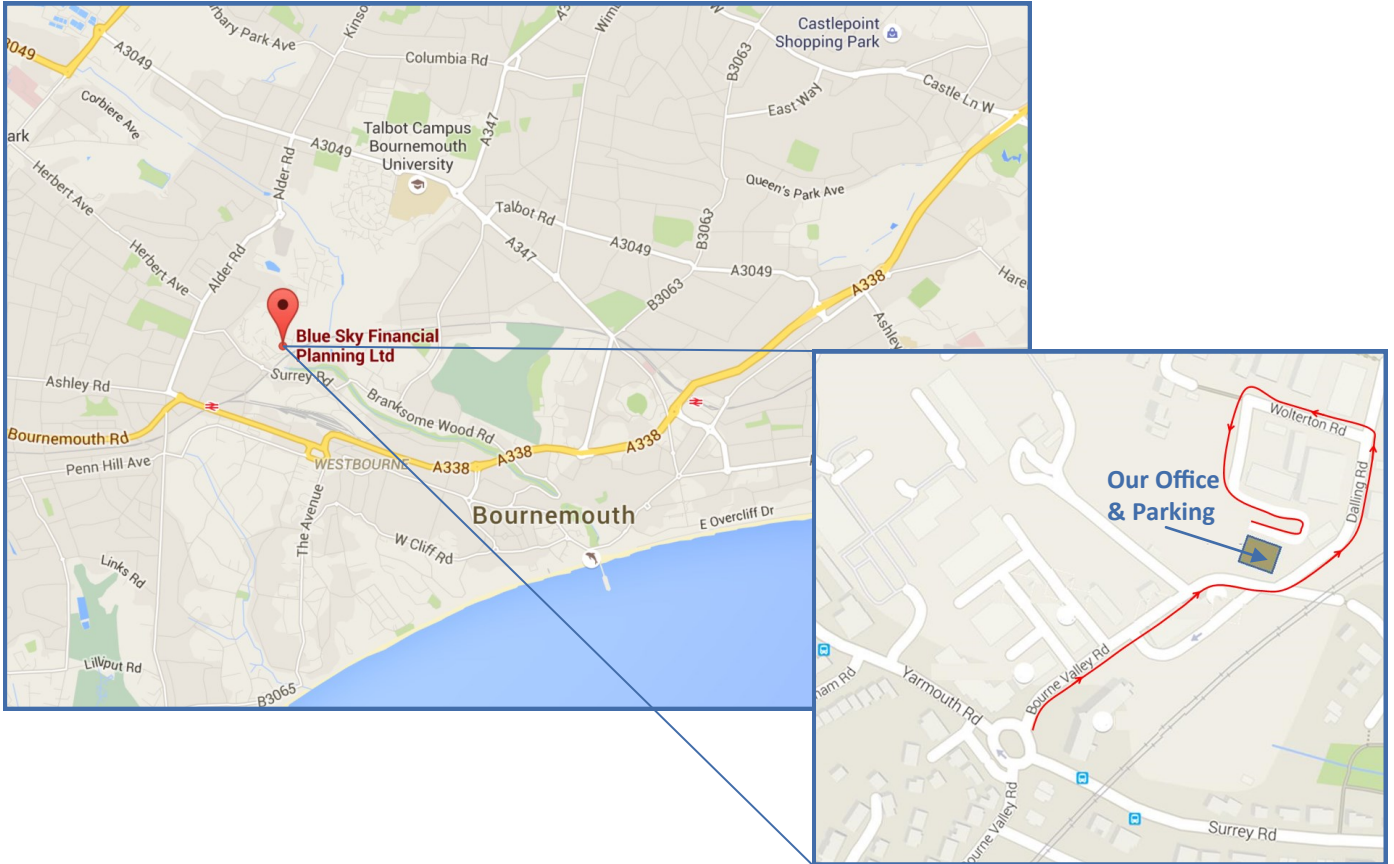

Directions & Parking Information

Getting To Blue Sky's Office

If using a Sat Nav, we suggest that you use post code BH12 1DY. This will take you to the start of Bourne Valley Road.

Then follow the road as it becomes Dalling Road, turn left on to Wolterton Road just before the railway bridge and then left again onto Ingworth Road.

Continue to follow the road down the hill with a sharp bend to the right.

Parking At Blue Sky's Office

Please park in front of Unit 4-7 Vista Place, in one of bays marked with a 7 or 'Blue Sky'.

Our Full Address

7 Vista Place, Coy Pond Business Park, Ingworth Road, Poole, Dorset, BH12 1JY.

Please note there is no access from Coy Pond Road.

Our Telephone Number

Should you have any trouble finding us, please call 01202 756 560.